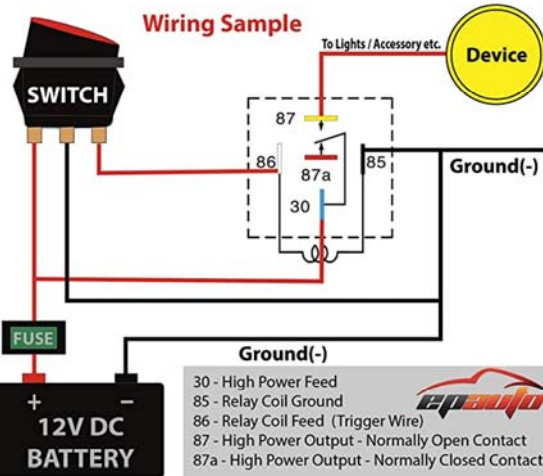

40/30 AMP HEAVY DUTY 12VDC RELAY

12AWG tinned copper wire: Pin 87a yellow
 12AWG tinned copper wire: Pin 87 blue
 12AWG tinned copper wire: Pin 30 red
 16AWG tinned copper wire: Pin 85 black
 16AWG tinned copper wire: Pin 86 white

40/30 AMP
 12 VDC Waterproof Relay
 5-PIN SPDT Bosch Style

40/30 AMP
 12 VDC Waterproof Relay
 5-PIN SPDT Bosch Style

Normally OFF Relay with a **POSITIVE** Trigger

<https://www.boogeylights.com/heavy-duty-12vdc-40-30-amp-relay/>