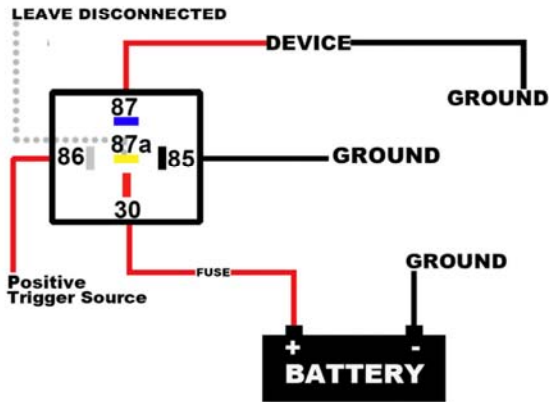

40/30 AMP HEAVY DUTY 12VDC RELAY

12AWG tinned copper wire: Pin 87a yellow
 12AWG tinned copper wire: Pin 87 blue
 12AWG tinned copper wire: Pin 30 red
 16AWG tinned copper wire: Pin 85 black
 16AWG tinned copper wire: Pin 86 white

40/30 AMP
 12 VDC Waterproof Relay
 5-PIN SPDT Bosch Style

40/30 AMP
 12 VDC Waterproof Relay
 5-PIN SPDT Bosch Style

Normally OFF Relay with a **POSITIVE** Trigger

<https://www.boogeylights.com/heavy-duty-12vdc-40-30-amp-relay/>