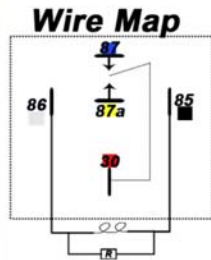

40/30 AMP HEAVY DUTY 12VDC RELAY

12AWG tinned copper wire: Pin 87a yellow
 12AWG tinned copper wire: Pin 87 blue
 12AWG tinned copper wire: Pin 30 red
 16AWG tinned copper wire: Pin 85 black
 16AWG tinned copper wire: Pin 86 white

40/30 AMP
 12 VDC Waterproof Relay
 5-PIN SPDT Bosch Style

40/30 AMP
 12 VDC Waterproof Relay
 5-PIN SPDT Bosch Style

Normally OFF Relay with a **POSITIVE** Trigger

<https://www.boogeylights.com/heavy-duty-12vdc-40-30-amp-relay/>