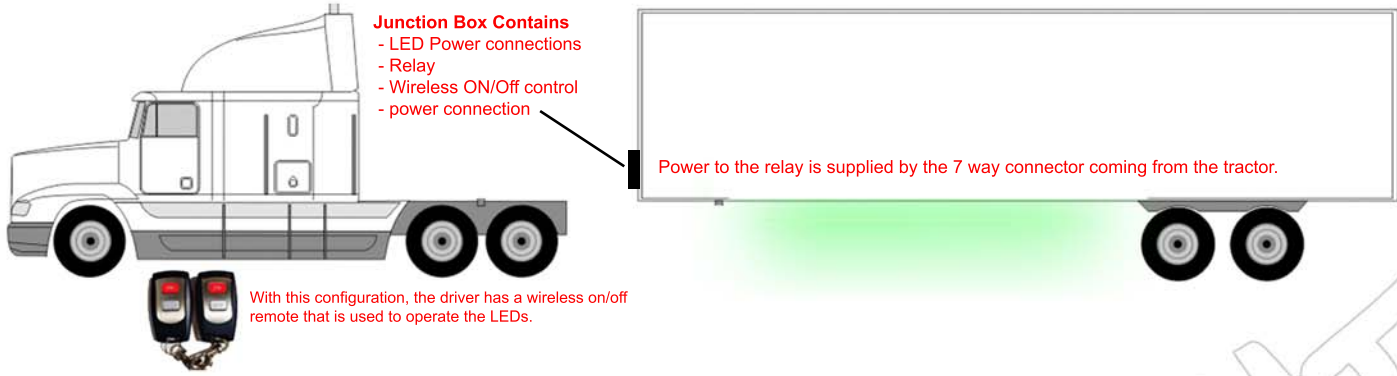

SINGLE COLOR : Wireless On/Off Switch Operates Under-Glow Lights

SINGLE COLOR (or DUAL-COLOR): Wired On/Off (or On/Off/On) Switch Operates Under-Glow Lights

MULTI-COLOR (RGB, RGBA): LED CONTROLLER Operates Under-Glow Lights