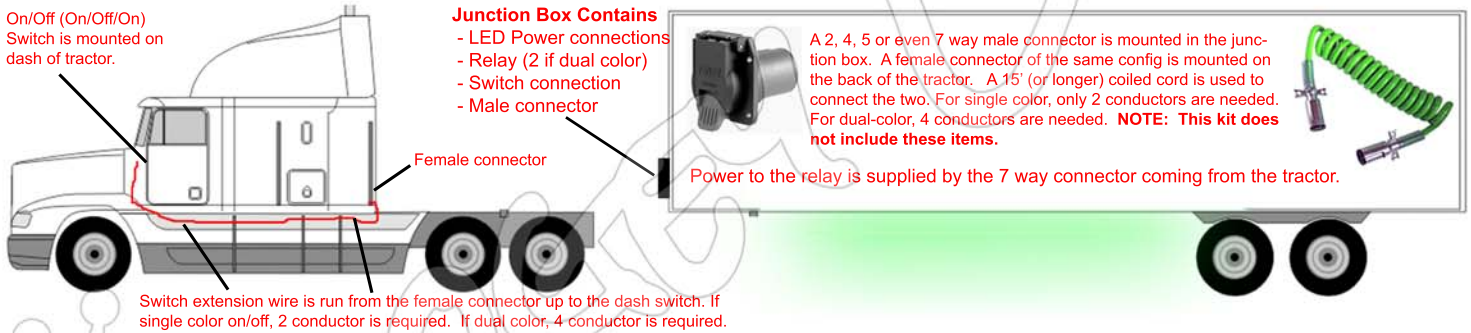

SINGLE COLOR : Wireless On/Off Switch Operates Under-Glow Lights

SINGLE COLOR (or DUAL-COLOR): Wired On/Off (or On/Off/On) Switch Operates Under-Glow Lights

MULTI-COLOR (RGB, RGBA): LED CONTROLLER Operates Under-Glow Lights