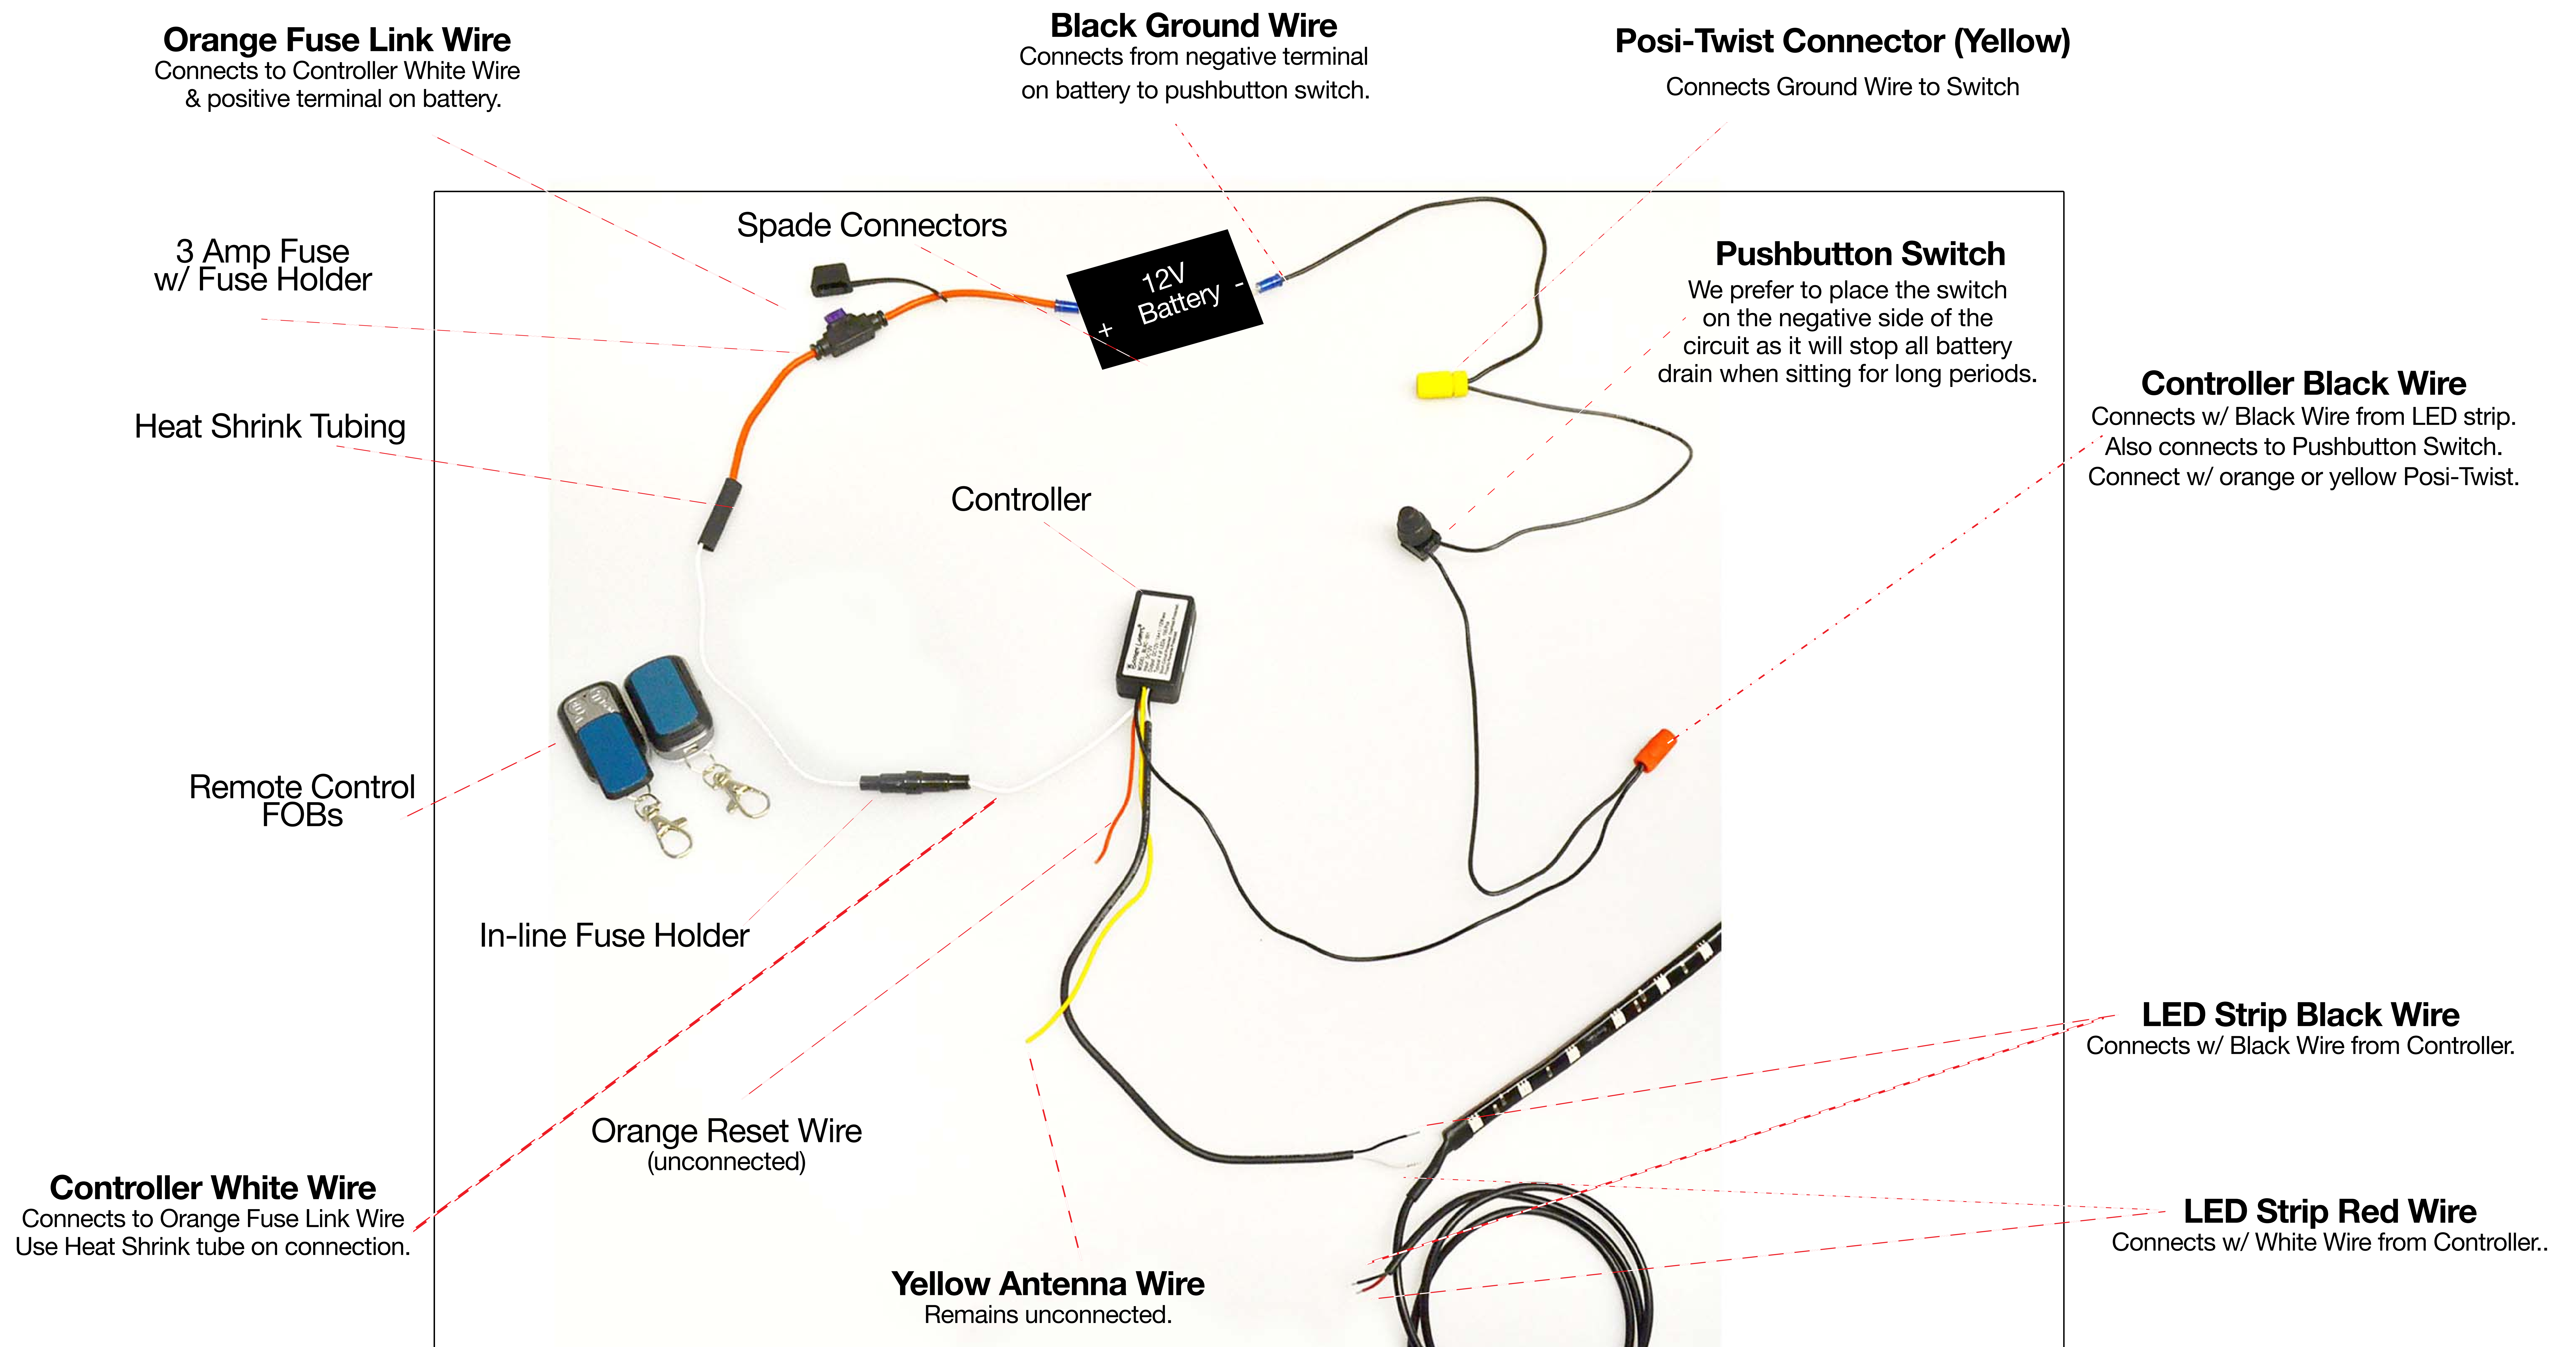

Single Color Controller Wiring Diagram

with Push Button and Key FOB Remote

NOTE: Controller is water resistant but not waterproof. Mount in a dry location.

[12-15-14]

800.846.1382

RULE THE NITE™
BOOGEY LIGHTS
Lighting Bikes Since 1989!