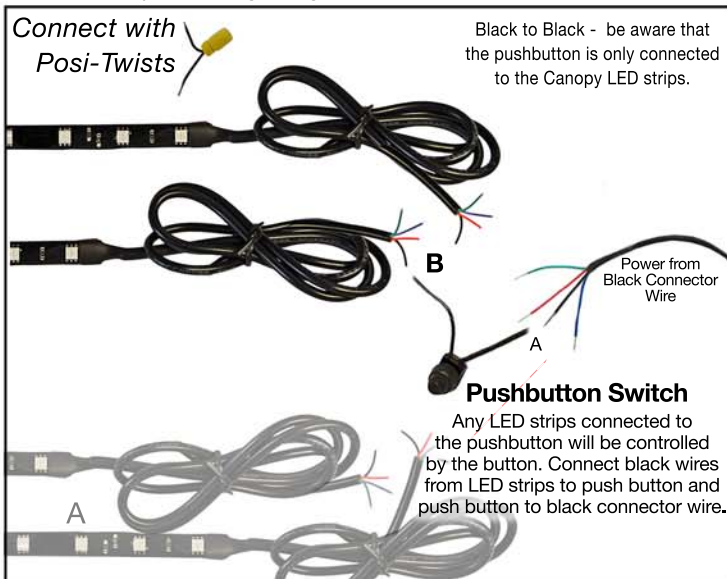

Multi-Color Golf Cart Kit Wiring Diagram

with optional Canopy Kit and/or Additional LED Strips with Remote Control

A - LED Strip Blue, Red, Green & Black Wires. Connects w/ Red, Green, Blue and Black Wires from Controller. Connect with a Posi-Twist. Each wire represents its respective light color. Black is the Ground wire.

B - Canopy LED Lighting Kit. (optional)

C - Adding more LED Lighting Strips. (optional)

[BLGCWDMC 062817]