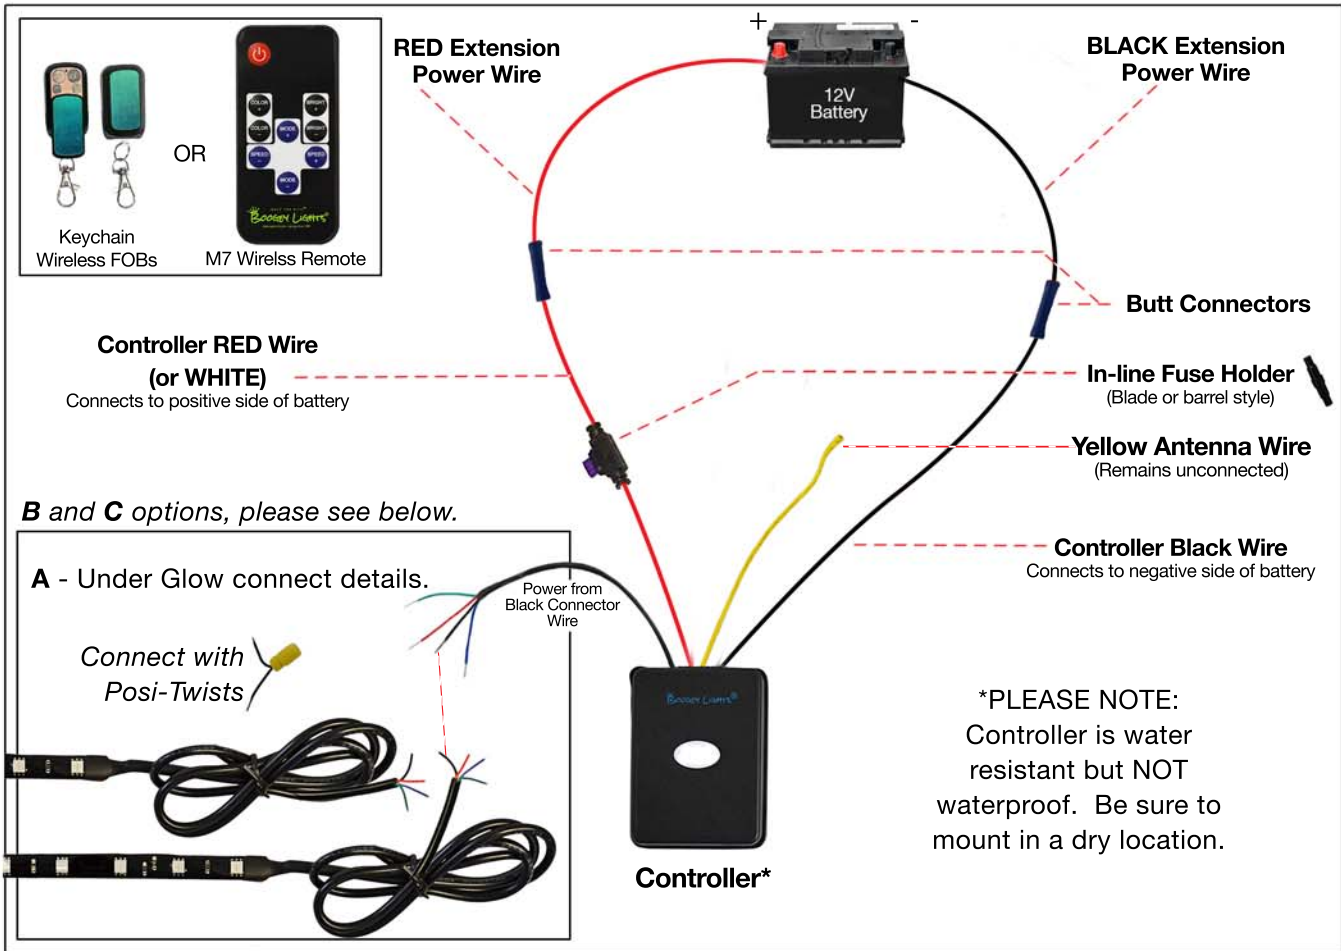

Multi-Color Golf Cart Kit Wiring Diagram

with optional Canopy Kit and/or Additional LED Strips with Remote Control

A - LED Strip Blue, Red, Green & Black Wires. Connects w/ Red, Green, Blue and Black Wires from Controller. Connect with a Posi-Twist. Each wire represents its respective light color. Black is the Ground wire.

B - Canopy LED Lighting Kit. (optional)

C - Adding more LED Lighting Strips. (optional)

[BLGCWDMC 062817]