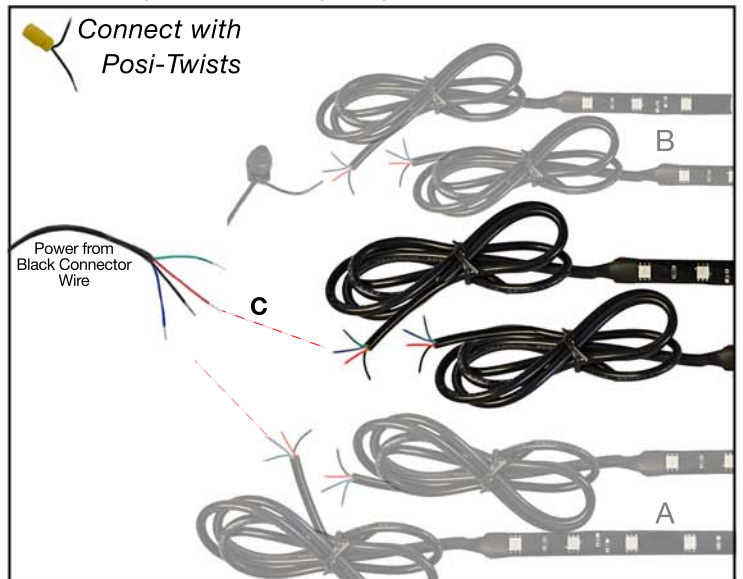

Multi-Color Golf Cart Kit Wiring Diagram

with optional Canopy Kit and/or Additional LED Strips with Remote Control

A - LED Strip Blue, Red, Green & Black Wires. Connects w/ Red, Green, Blue and Black Wires from Controller. Connect with a Posi-Twist. Each wire represents its respective light color. Black is the Ground wire.

B - Canopy LED Lighting Kit. (optional)

C - Adding more LED Lighting Strips. (optional)

[BLGCWDMC 062817]