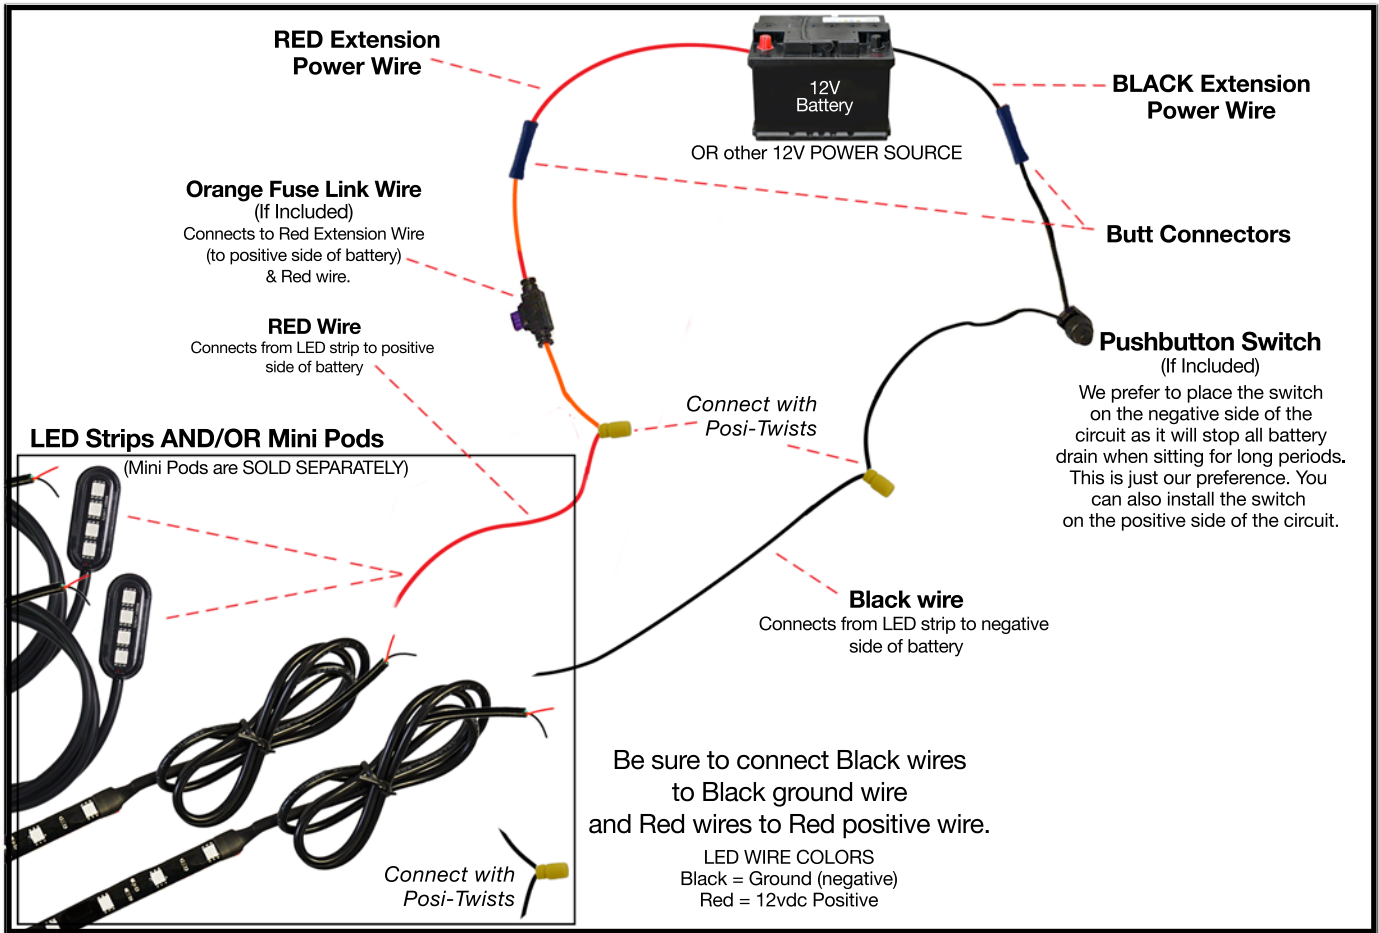

Single Color Wiring Diagram without Remote Control

[BLWDSCNR 011818]

 **Scotchloks (red)** - If Included - Can be used to connect to existing vehicle wiring if desired.