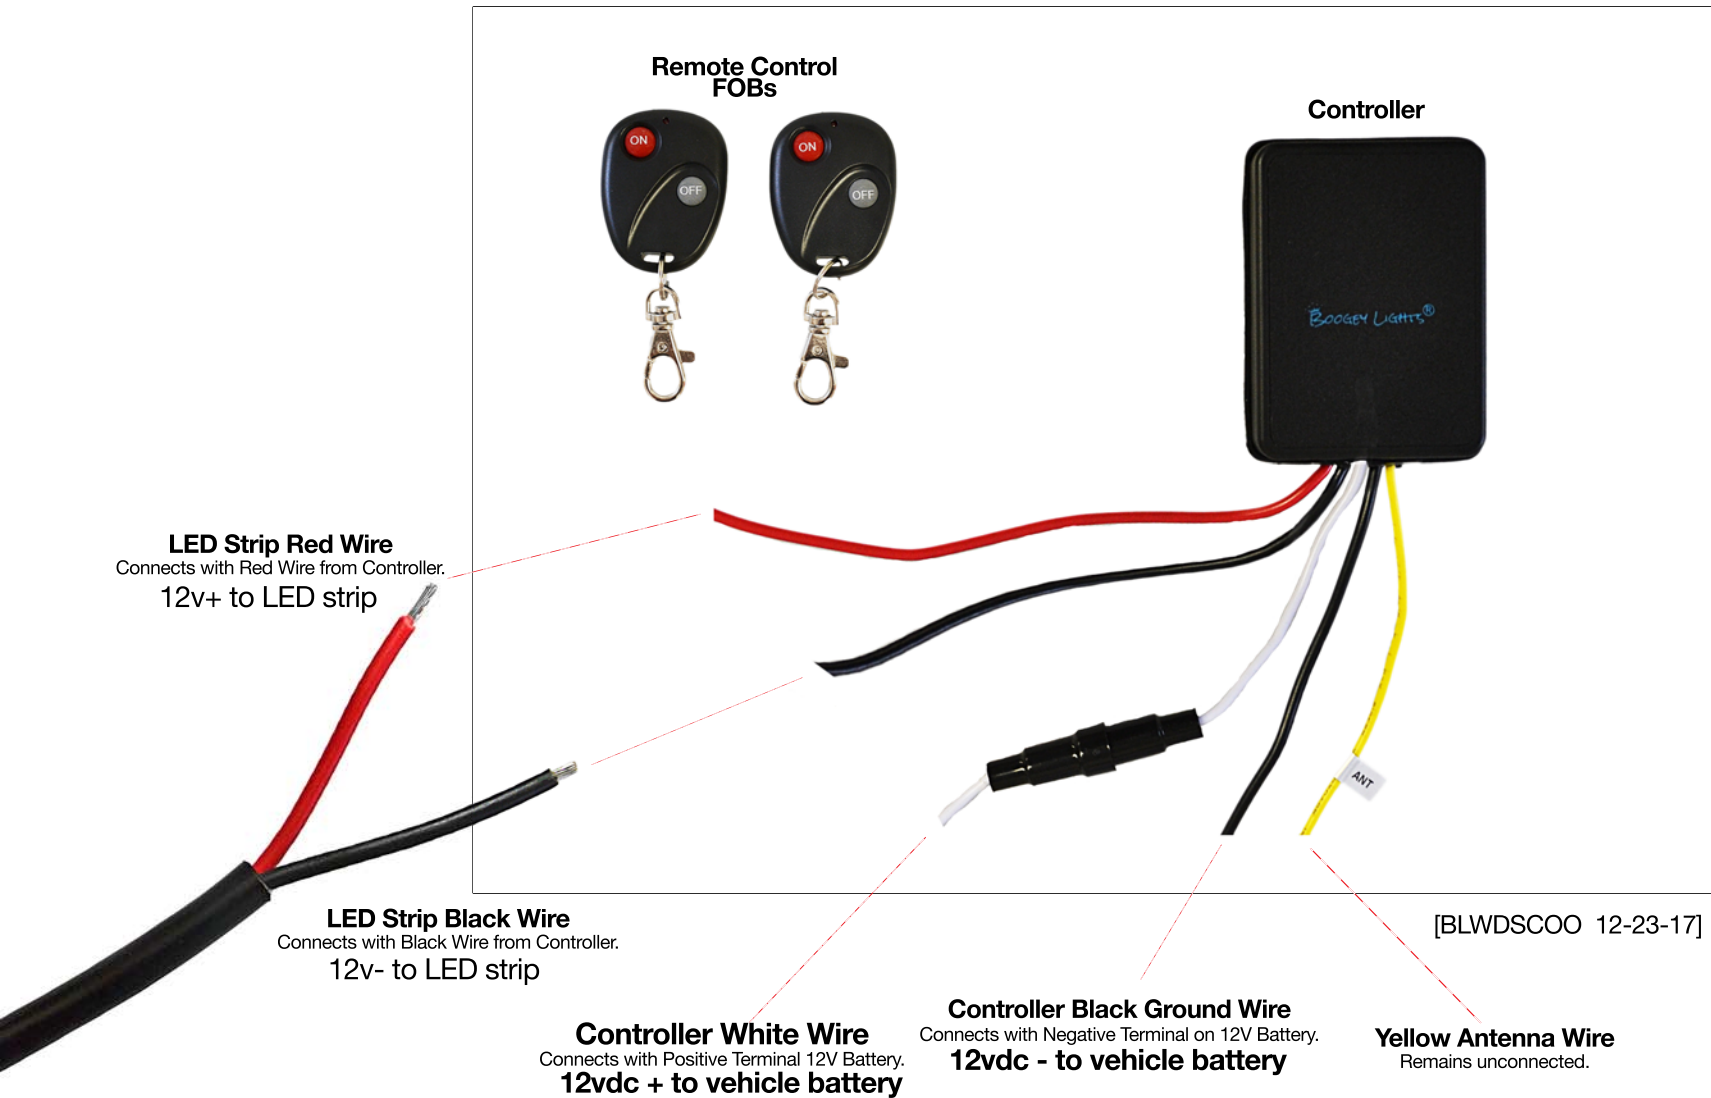

Single Color Controller Wireless On/Off Remote

800.847.1359